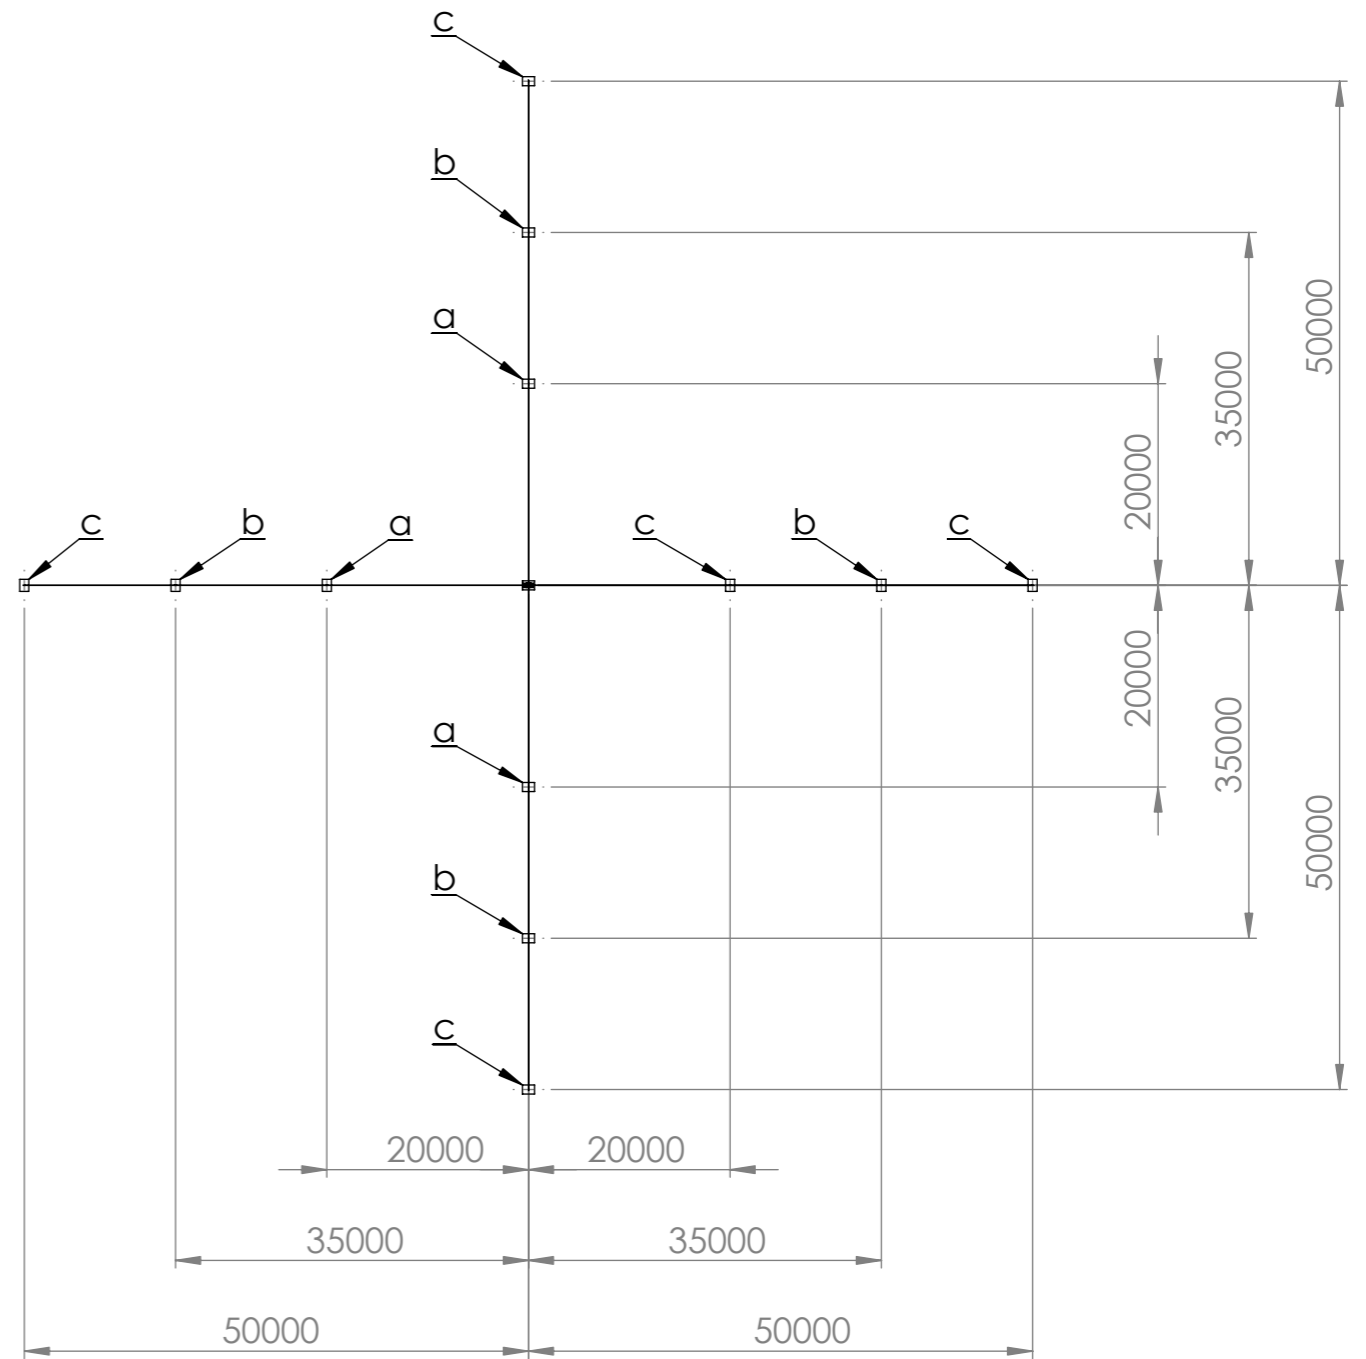

NOTE: REMAINING GUIDE WIRES OMITTED FOR CLARITY

	ANCHOR MASS
a	4000kg
b	8000kg
c	12000kg

80m MAST